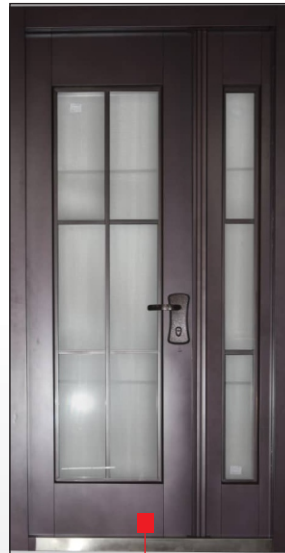

Single Mirror Design
- Grey (3FT)

Decor Door (3FT)

Dual Mirror Design
- Grey (3FT)

Sherry (3FT)

Grey (1060)

With Design - White (3FT)

Sherry (5FT)

TANK/ CAST DOORS 5FT

Single Mirror Design
- Grey (3FT)

Decor Door (3FT)

Dual Mirror Design
- Grey (3FT)

5FT

4FT

4FT

FRENCH GLASS DOORS

4FT Extra Height