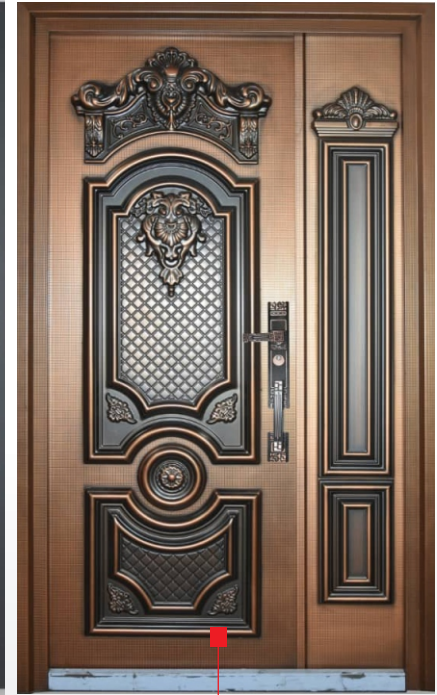

Single Mirror Design
- Grey (3FT)

Decor Door (3FT)

Dual Mirror Design
- Grey (3FT)

5FT

4FT

4FT

FRENCH GLASS DOORS

4FT Extra Height