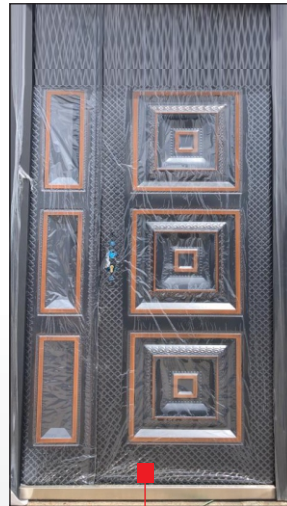

Coffee Brown
Plain (840)

2 Panel

2 Panel
White (840)

6 Panel - Black (840)

2 Panel - Sherry (750)

3 Panel - Gold Black (840)

ITALIAN COPPER DOORS

4FT

4FT

3FT

4FT

4FT

4FT

3FT

ISRAELI DOORS

With Mirror
Design -
Grey (3FT)