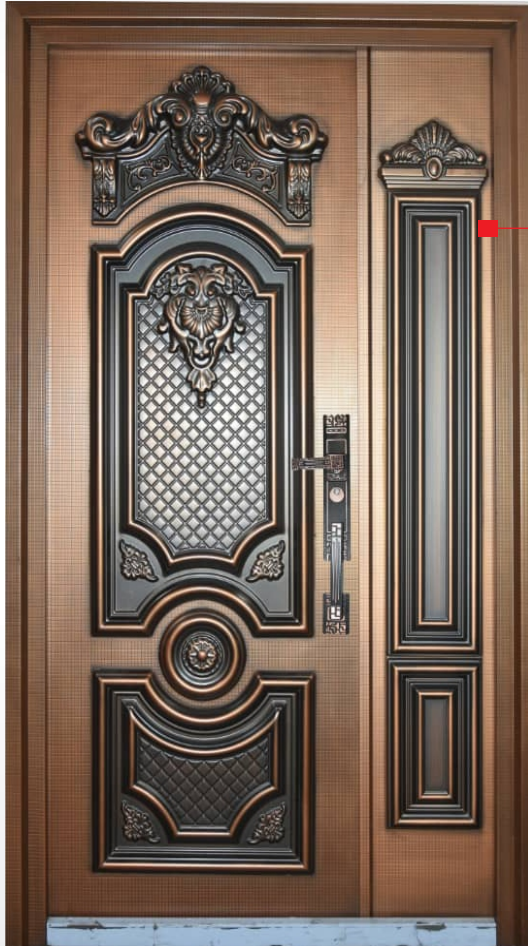

Coffee Brown
Plain (840)

2 Panel

2 Panel
White (840)

6 Panel - Black (840)

2 Panel - Sherry (750)

3 Panel - Gold Black (840)

ITALIAN COPPER DOORS

4FT

4FT

3FT

4FT

4FT

4FT

3FT

ISRAELI DOORS

With Mirror
Design -
Grey (3FT)